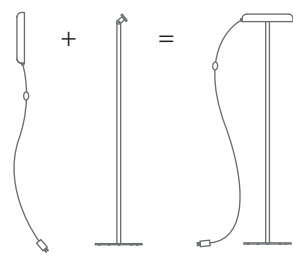

Product includes

Code	Description
M-4066	1 Mood shade
114068XX0	1 floor support

M-4066 + floor support: