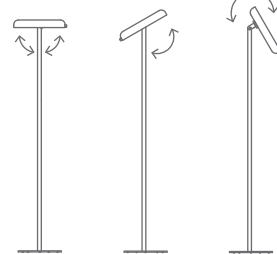

Possible shapes: