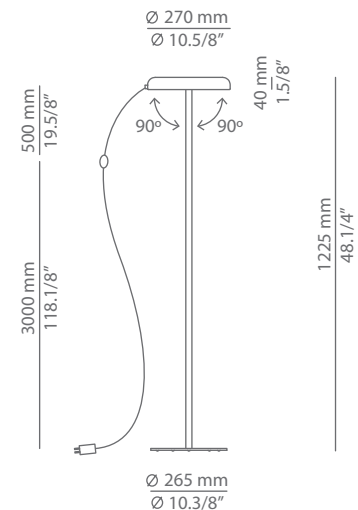

Possible shapes: